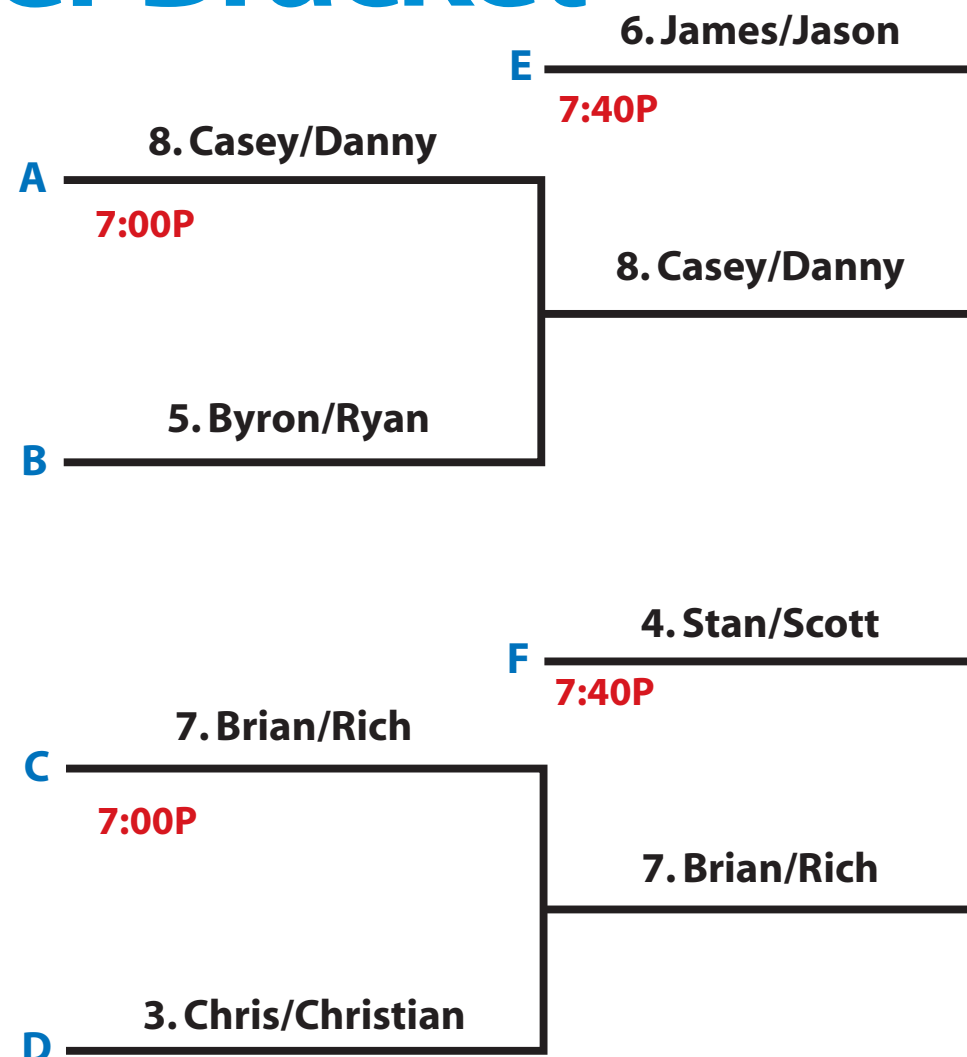

Winner Bracket

FORMAT:

- All games are first to 21pts
- Rally scoring
- One switch, when team reaches 11pts
- Games are timed (lights)
- No more than 3-min warmups (after scheduled time)
- Call your own set & net violations
- Block counts as a touch
- Legal handsets over the net are allowed

Contender Bracket

QUARTER-FINALS

SEMI-FINALS

FINALS