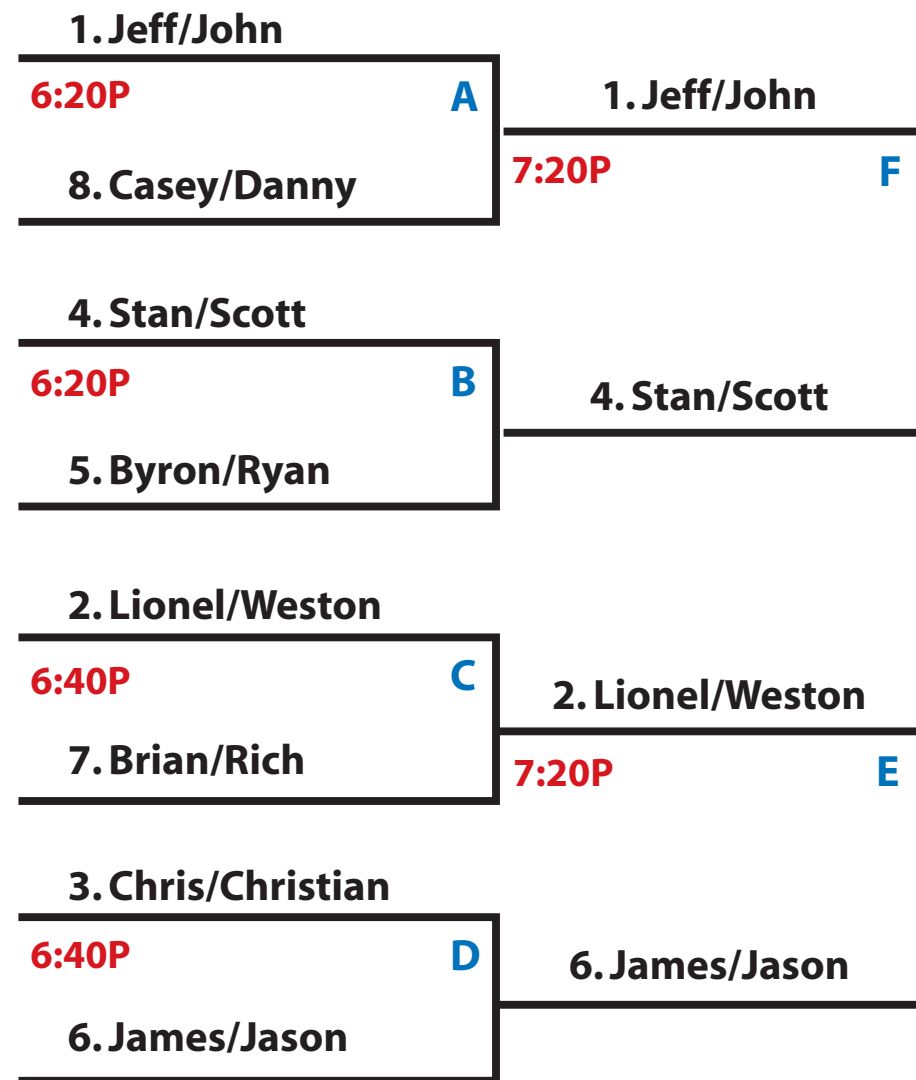

Winner Bracket

FORMAT:

- All games are first to 21pts
- Rally scoring
- One switch, when team reaches 11pts
- Games are timed (lights)
- No more than 3-min warmups (after scheduled time)
- Call your own set & net violations
- Block counts as a touch
- Legal handsets over the net are allowed

Contender Bracket

QUARTER-FINALS

SEMI-FINALS

FINALS