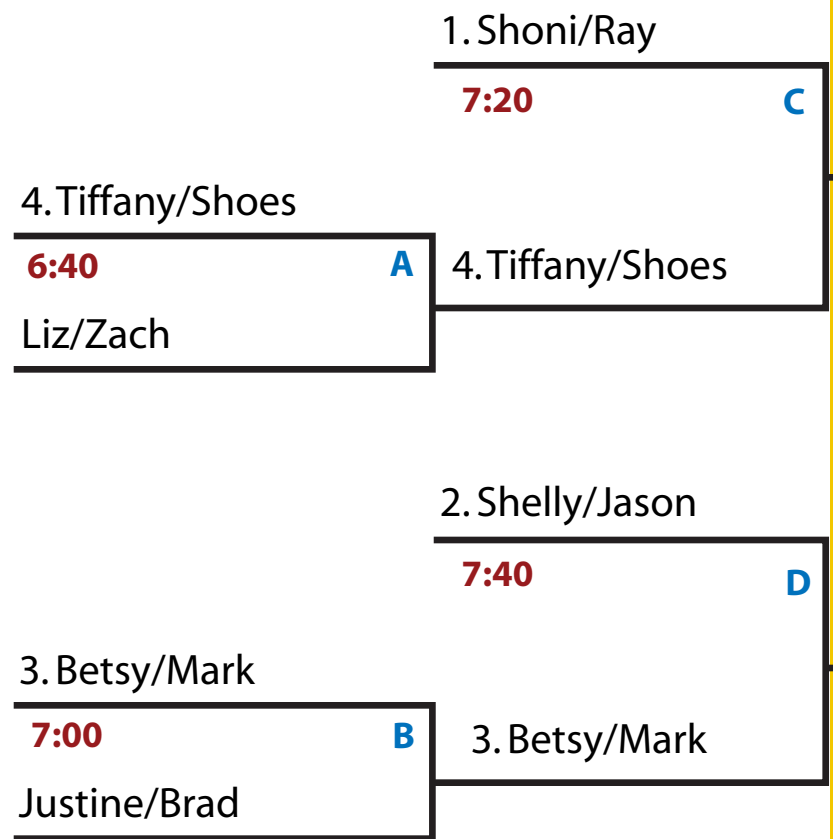

Winner Bracket

9:40

Winner Receives
50% off
Next Season

Champions
2. Shelly/Jason
21-15 / 21-19

Consolation Bracket

the
SandClub
Finals

November 3, 2010