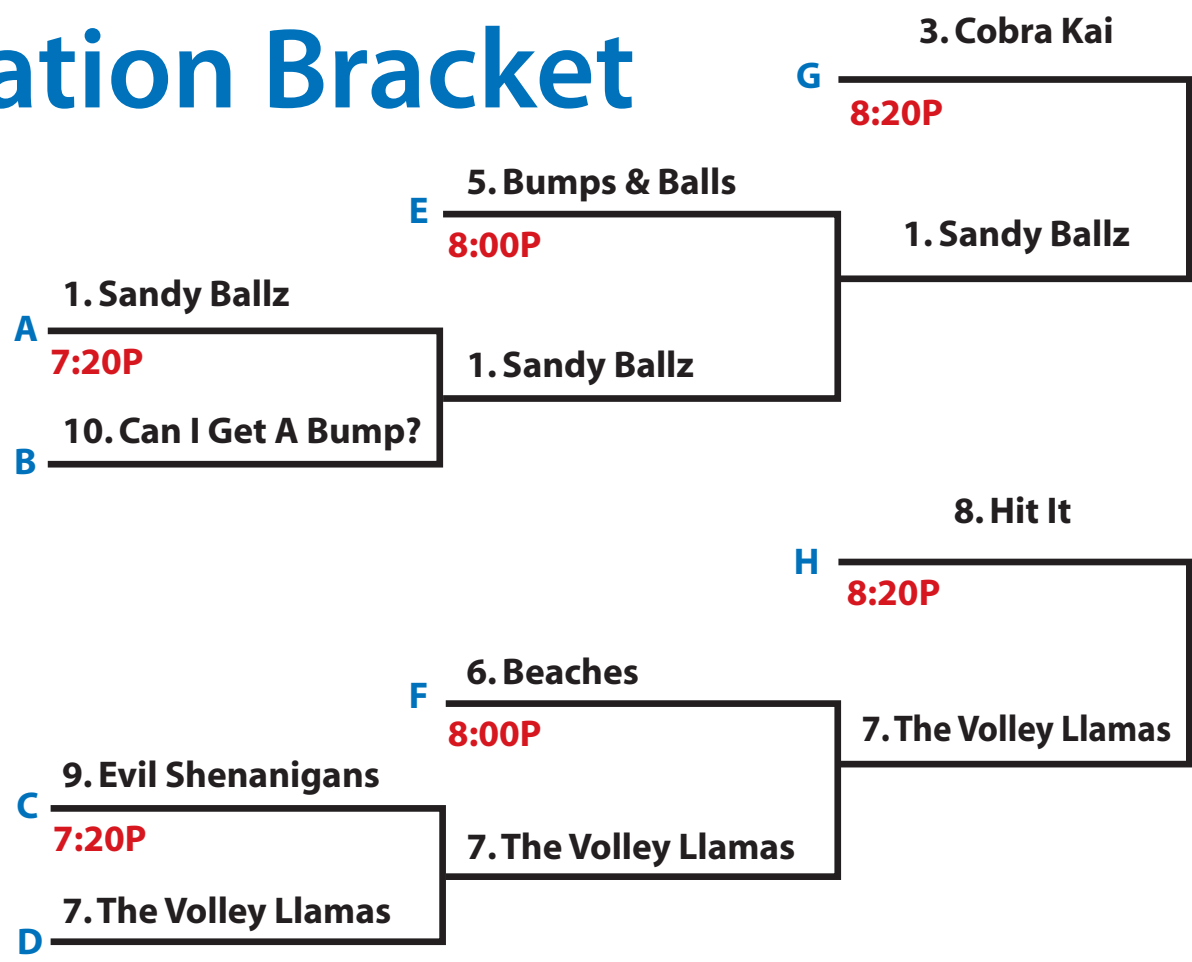

# Winner Bracket

QUARTER-FINALS

SEMI-FINALS

FINALS

# Consolation Bracket

4. Sanditarium

8:40P I

2. HWY 2 Danger Zone

2. HWY 2 Danger Zone

3. Cobra Kai

8:20P G

3. Cobra Kai

8:40P I

8. Hit It

2. HWY 2 Danger Zone

4. Sanditarium

9:00P I

8. Hit It

2. HWY 2 Danger Zone

9:20P