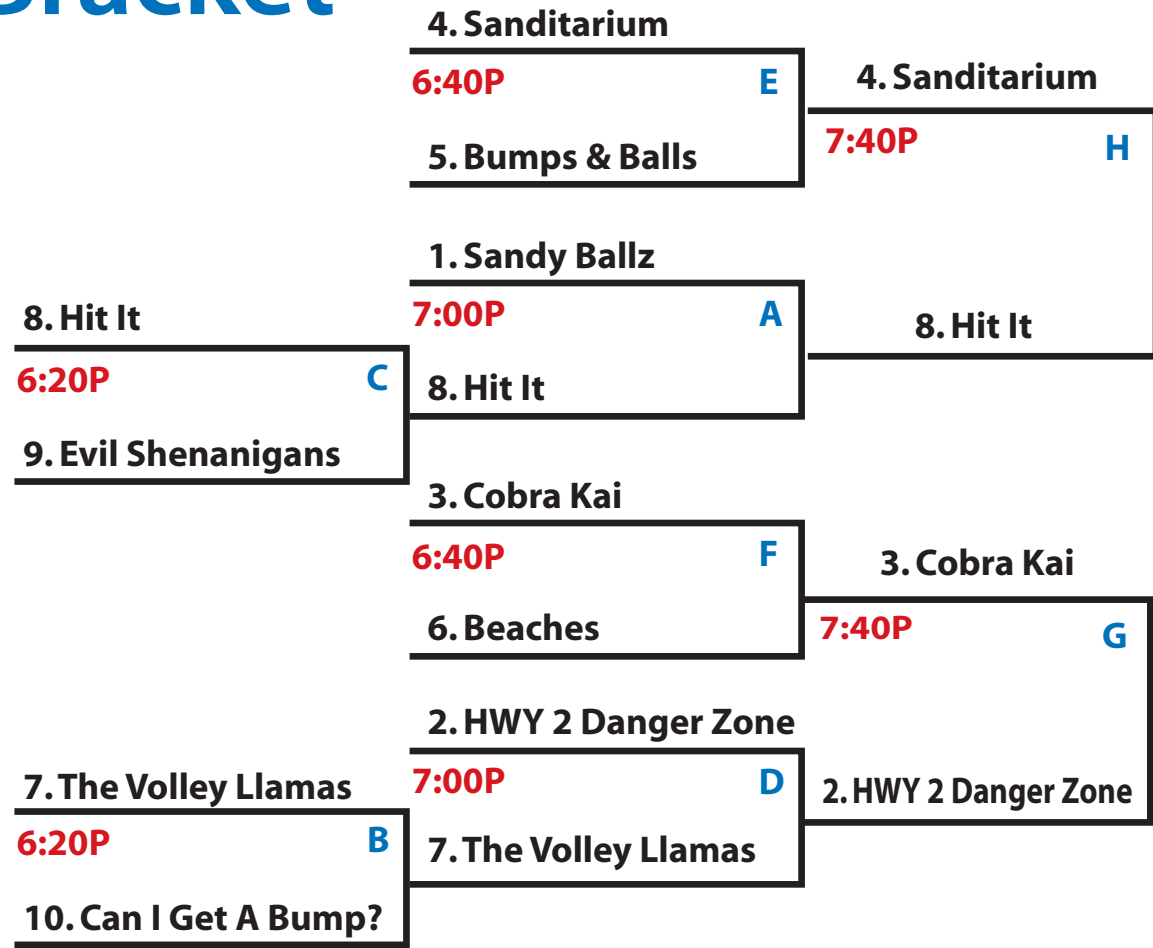

# Winner Bracket

QUARTER-FINALS

SEMI-FINALS

FINALS

# Consolation Bracket

4. Sanditarium

8:40P I

2. HWY 2 Danger Zone

2. HWY 2 Danger Zone

3. Cobra Kai

8:20P G

3. Cobra Kai

8:40P I

8. Hit It

2. HWY 2 Danger Zone

4. Sanditarium

9:00P I

8. Hit It

2. HWY 2 Danger Zone

9:20P