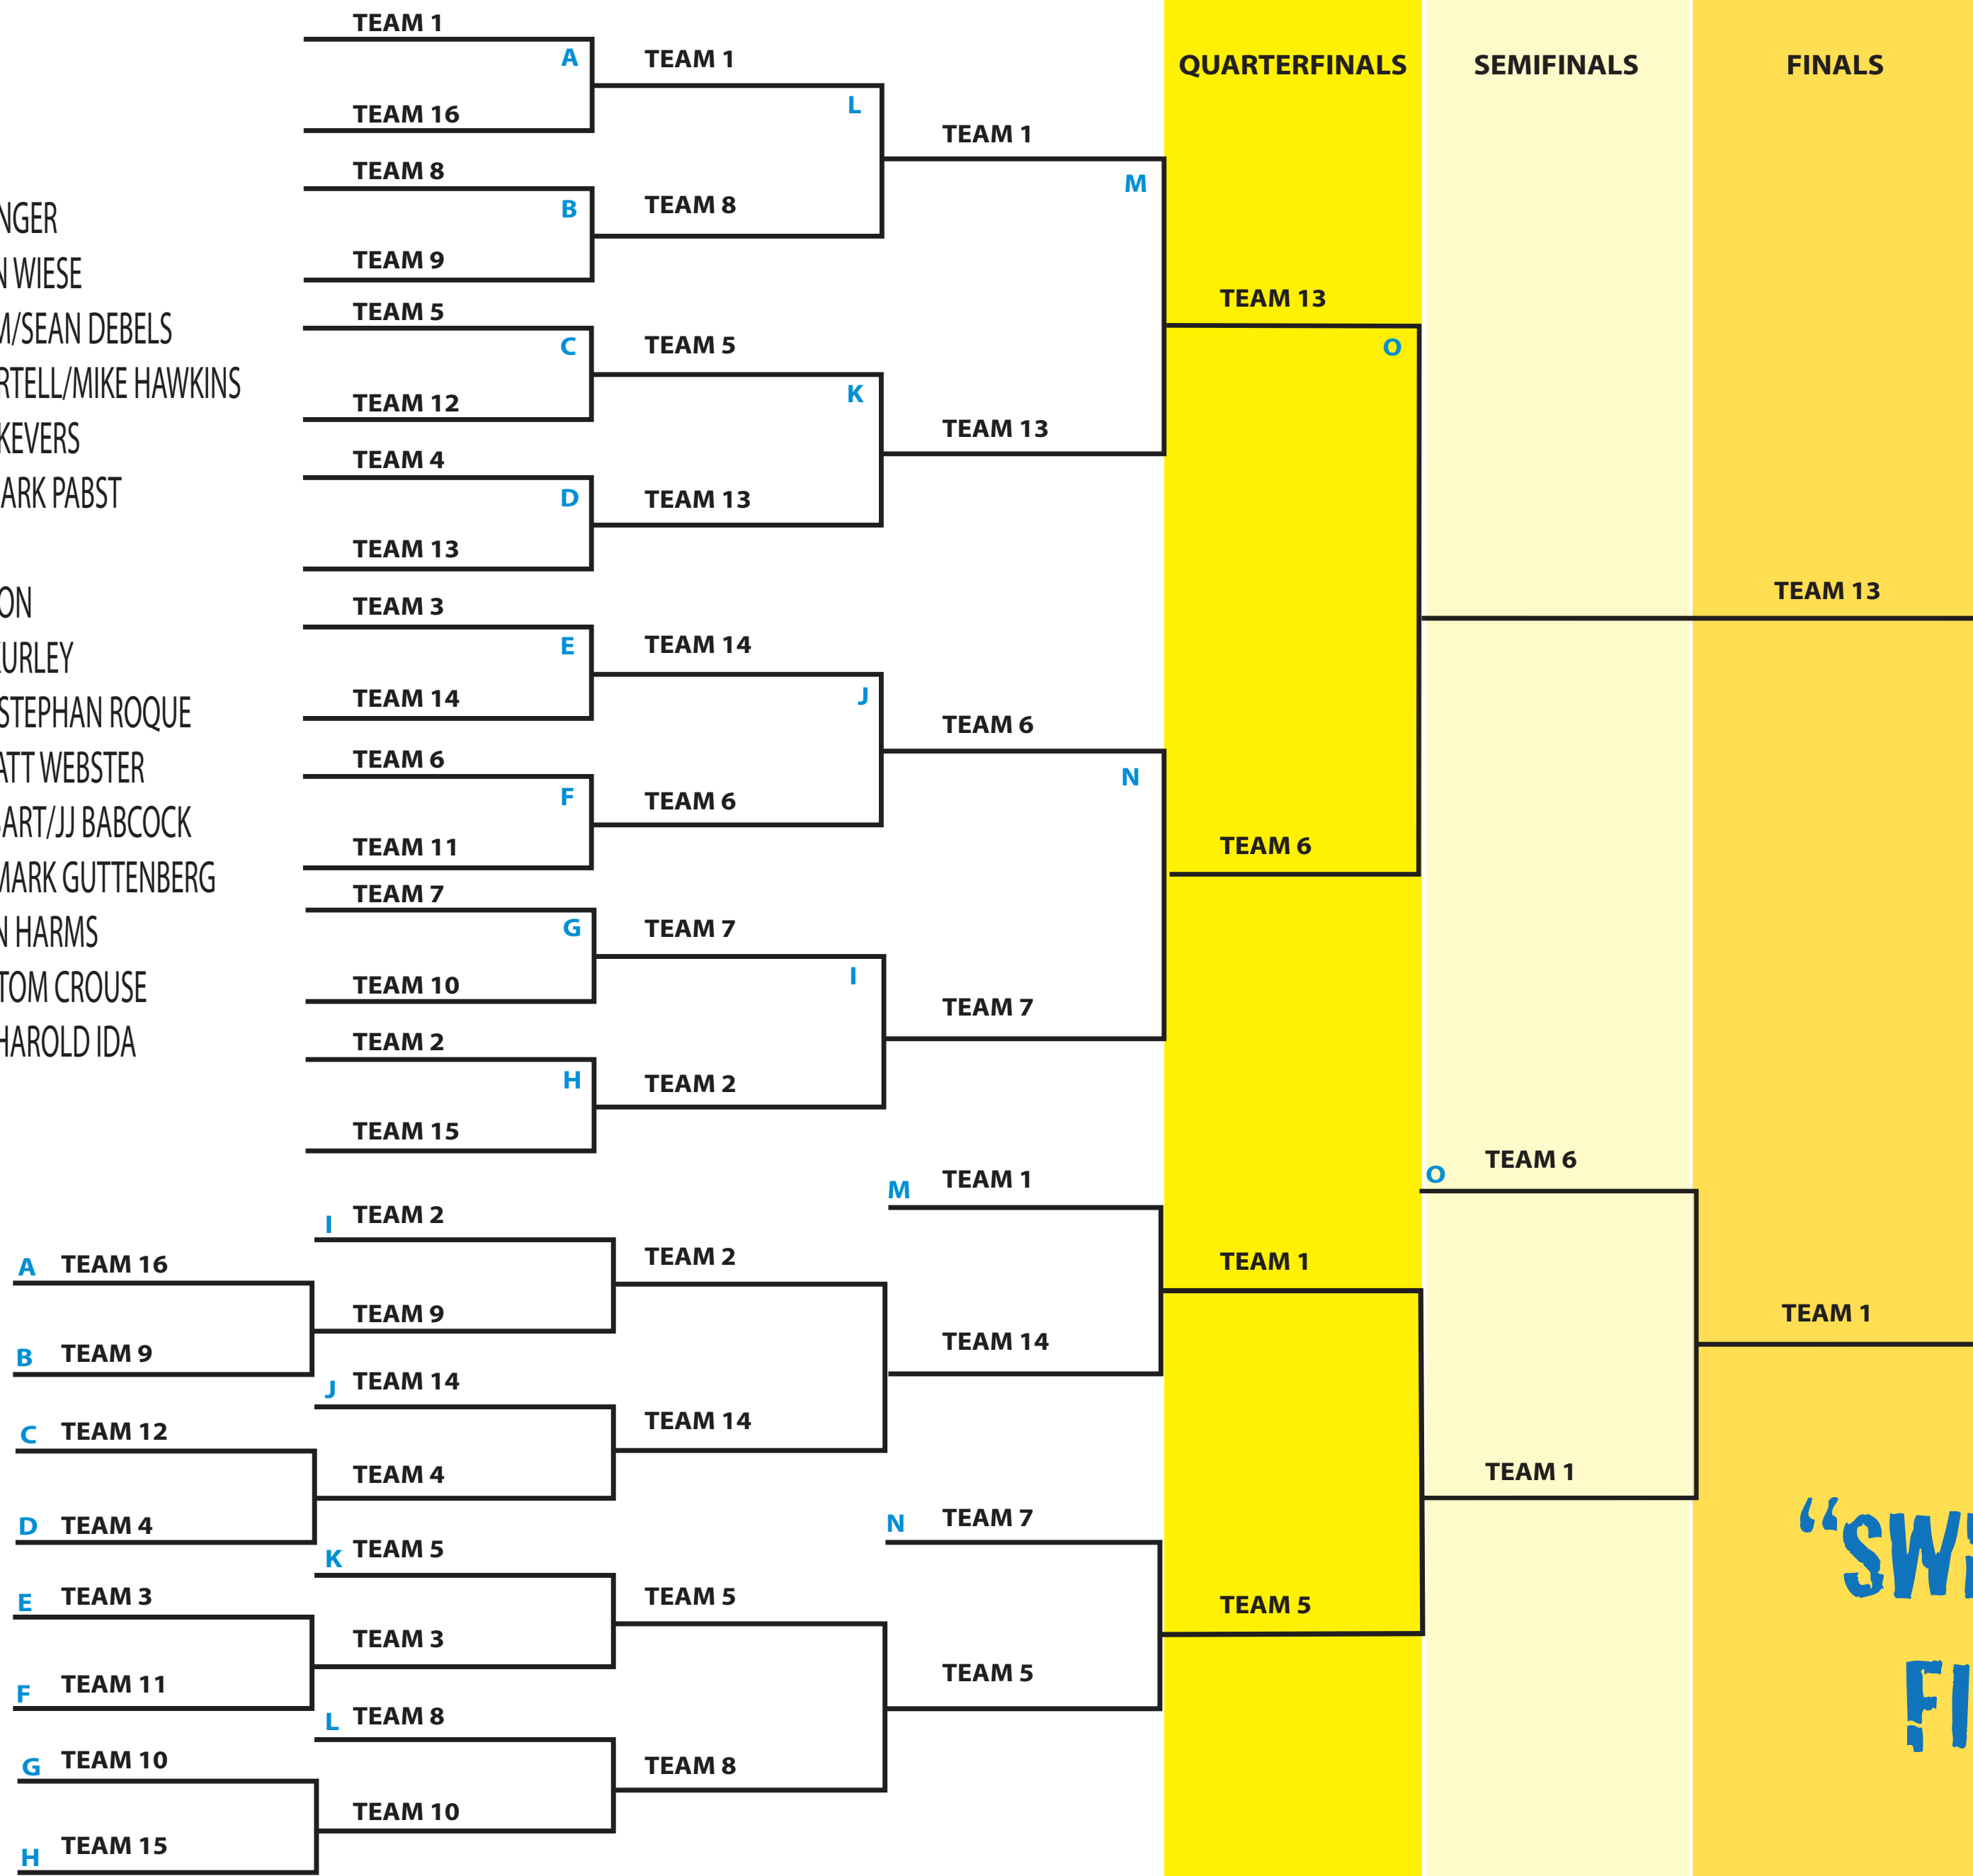

TEAM SEEDING

- TEAM 1: FELICE YOCOPIS/IAN MULQUEEN/STEVE SOLIS/CHRIS SINGER
- TEAM 2: SONNIE PEACE/BILL ZIEGLER/JON SYLVESTER/BRANDON WIESE
- TEAM 3: ANDREA SMITH/BRIAN COLBY/CHRISTIAN BURNINGHAM/SEAN DEBELS
- TEAM 4: LINDSAY COMBS/JOHN SANTI/JASON MADDEN/GIL WARTELL/MIKE HAWKINS
- TEAM 5: MANDY MURRAY/BRYAN VOGEL/WILL DIETZ/DOUG DIEKEVERS
- TEAM 6: VALERIE SHERRILL/JUSTIN SHERRILL/JARED SHERRILL/MARK PABST
- TEAM 7: KRISTY STANICH/BILL WALKER/TIM JEW/CHRIS ZELVIS
- TEAM 8: PAM SCOVILL/JAMES JONES/MASON CONVEY/JAY WILSON
- TEAM 9: JAZZ MAYNES/ROB LEDNICKY/RUBEN SANCHEZ/STAN KURLEY
- TEAM 10: ANN NAKASAWA/LIONEL DANIEL/MICHAEL LEARNED/STEPHAN ROQUE
- TEAM 11: JACKIE HUNTER/KYLE SCHALLER/ANDREW LEDGER/MATT WEBSTER
- TEAM 12: TARA WADLINGTON/VANCE WADLINGTON/TRAVIS DESART/JJ BABCOCK
- TEAM 13: SHANNON FOX/MANNY BERUMEN/KEONE PACHECO/MARK GUTTENBERG
- TEAM 14: CRYSTAL BAUS/ROB NUNEZ/MICHAEL NEUMAN/BRYAN HARMS
- TEAM 15: AMBER BURKARDT/PHIL TUCKWILLER/PHIL HEINRICH/TOM CROUSE
- TEAM 16: ASHLEY CRAWFORD/GREG BEDOCS/SHAWN ROGERS/HAROLD IDA

(CHANDLER, Arizona)
San Palacio
12/12/09

TEAM 13
SHANNON FOX
MARK GUTTENBERG
MANNY BERUMEN
KEONE PACHECO

“SWEET 16”
FINALE